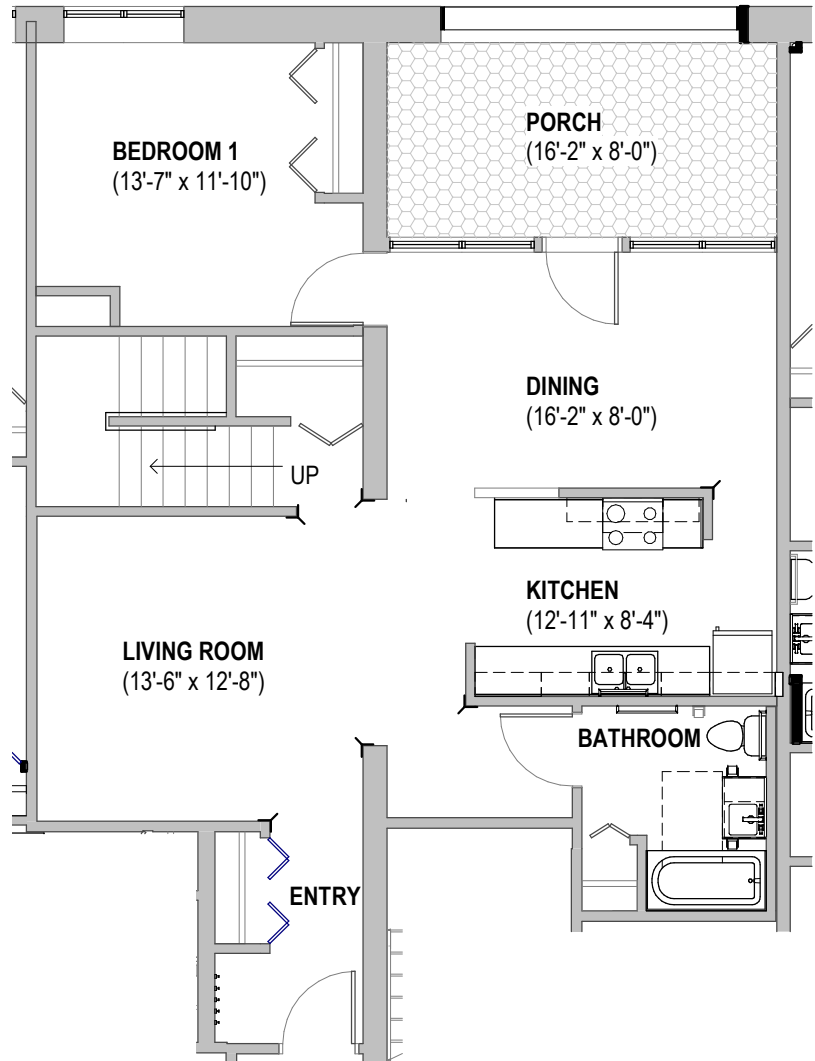

**UNIT 205**

1,077 GSF

**180 North Milton St., Saint Paul**

1/8" = 1'-0"

**UNIT 206**

1,105 GSF

**180 North Milton St., Saint Paul**

1/8" = 1'-0"

**02 FLOOR**

**01 FLOOR**

**UNIT 207**

1,374 GSF

**180 North Milton St., Saint Paul**

1/8" = 1'-0"

**UNIT 208**

1,486 GSF

**180 North Milton St., Saint Paul**

1/8" = 1'-0"

**02 FLOOR**

**01 FLOOR**

**UNIT 209**

1,384 GSF

**180 North Milton St., Saint Paul**

1/8" = 1'-0"

**UNIT 210**

980 GSF

**180 North Milton St., Saint Paul**

1/8" = 1'-0"