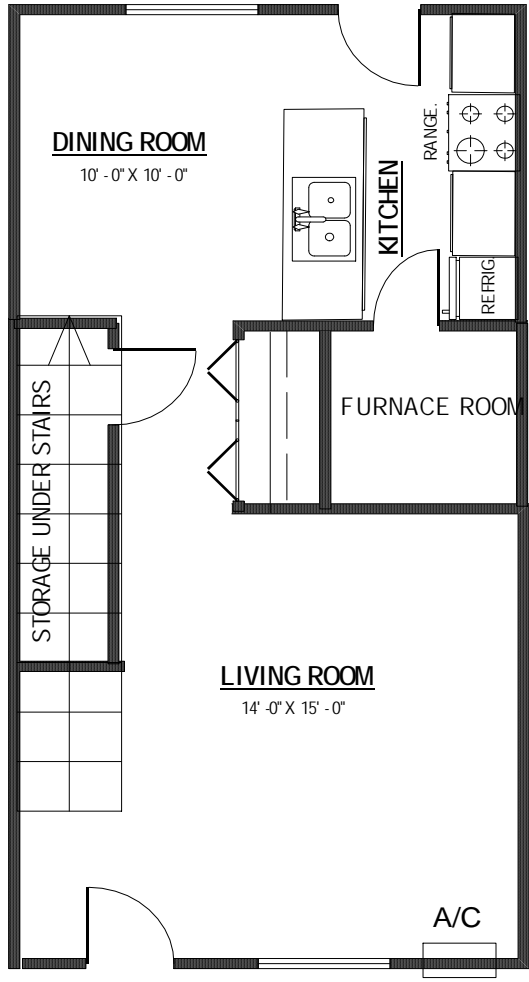

Holiday Village Unit 38 2 bed  
850 sq.ft

Upper

Lower