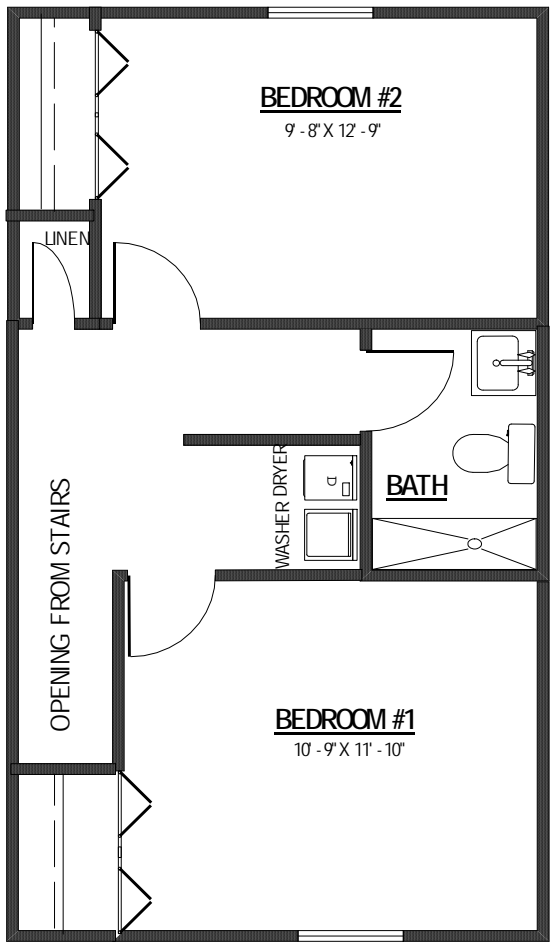

Holiday Village Unit 38 2 bed  
850 sq.ft

Upper

Lower