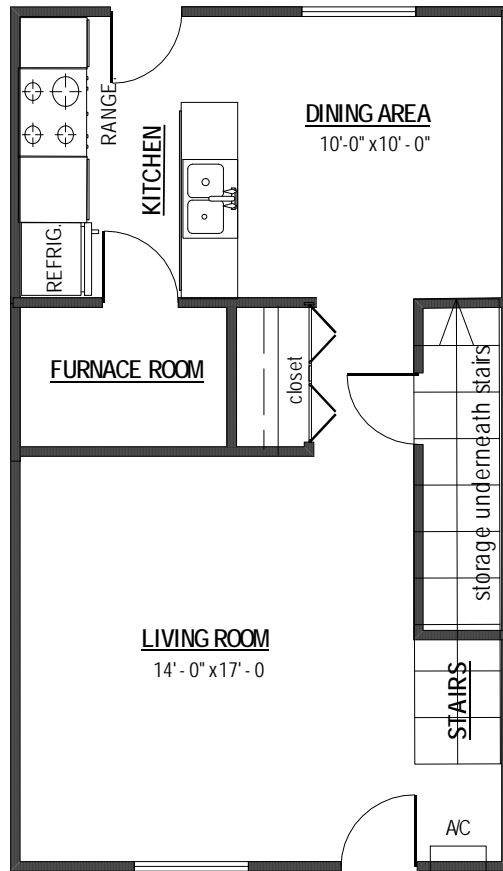

Holiday Village Unit 29 3 Bed  
950 sq.ft

upper

lower