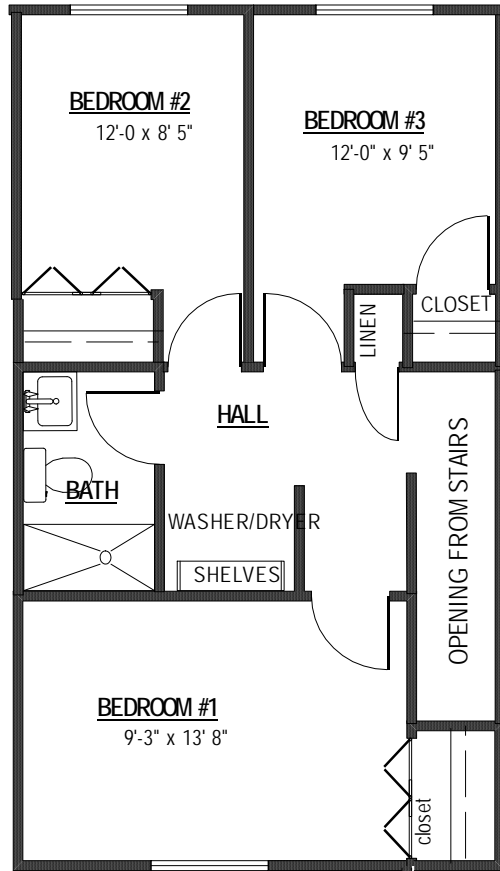

Holiday Village Unit 29 3 Bed  
950 sq.ft

upper

lower